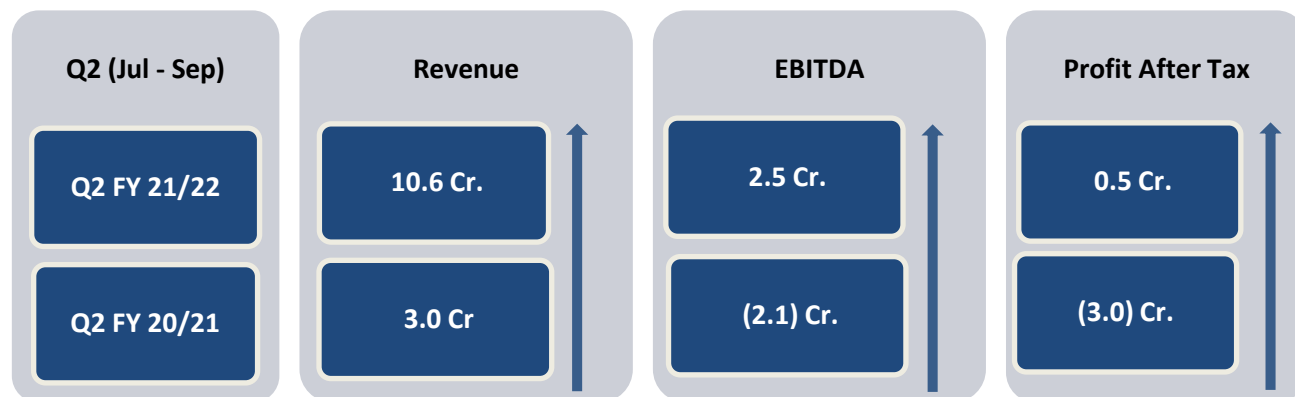

Mumbai, October 14, 2021: Benares Hotels Limited (BHL), a subsidiary of The Indian Hotels Company Limited (IHCL), reported its results for the second quarter ending September 30, 2021.

FINANCIAL RESULTS FOR THE SECOND QUARTER ENDING SEPTEMBER 30, 2021