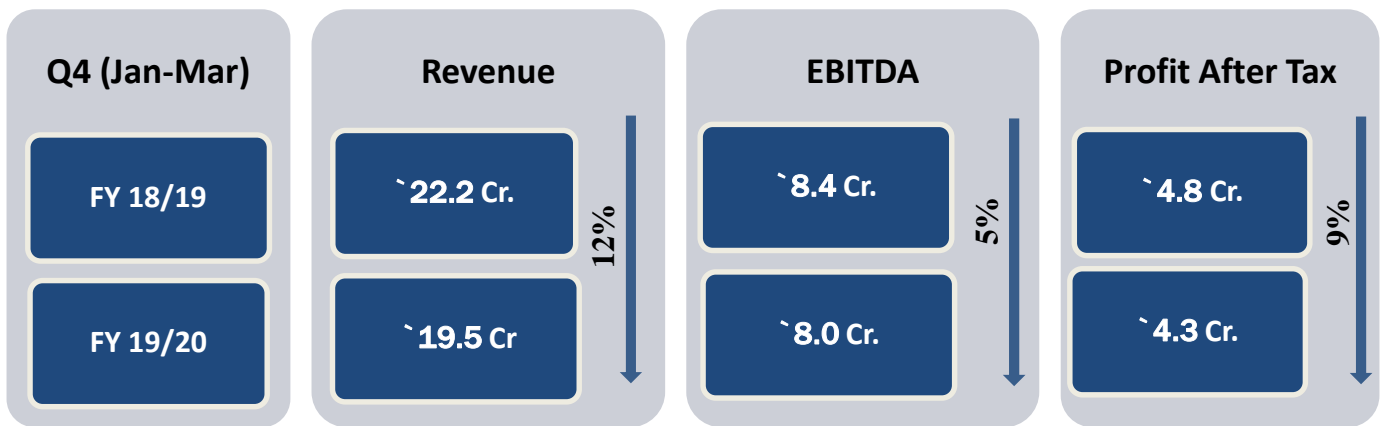

Mumbai, May 28, 2020: Benares Hotels Limited (BHL), a subsidiary of The Indian Hotels Company Limited (IHCL), reported its financials for the fourth quarter and financial year ending March 31, 2020.

FINANCIAL RESULTS FOR THE 04th QUARTER ENDING March 31, 2020