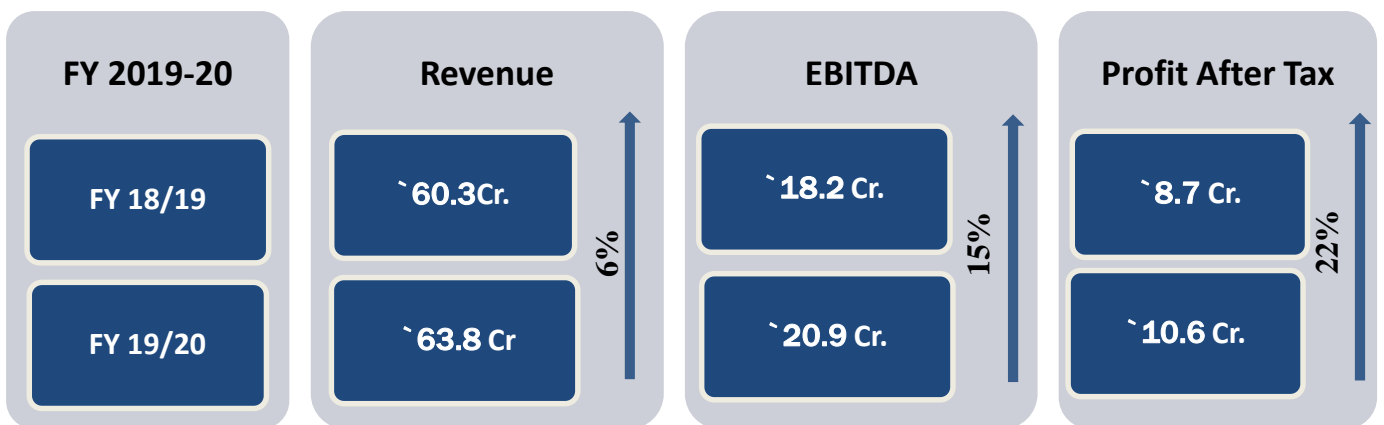

FINANCIAL RESULTS FOR THE FINANCIAL YEAR ENDING March 31, 2020

Dr. Anant Narain Singh, Chairman, Benares Hotels Limited (BHL) said, “The Company has shown a healthy growth across all parameters for the FY 19-20 including the improvement in the EBITDA margins percentage from 30.1% in previous year to 32.8% in current year. We are delighted to announce a dividend of 75%.The last quarter has been impacted by the pandemic.”