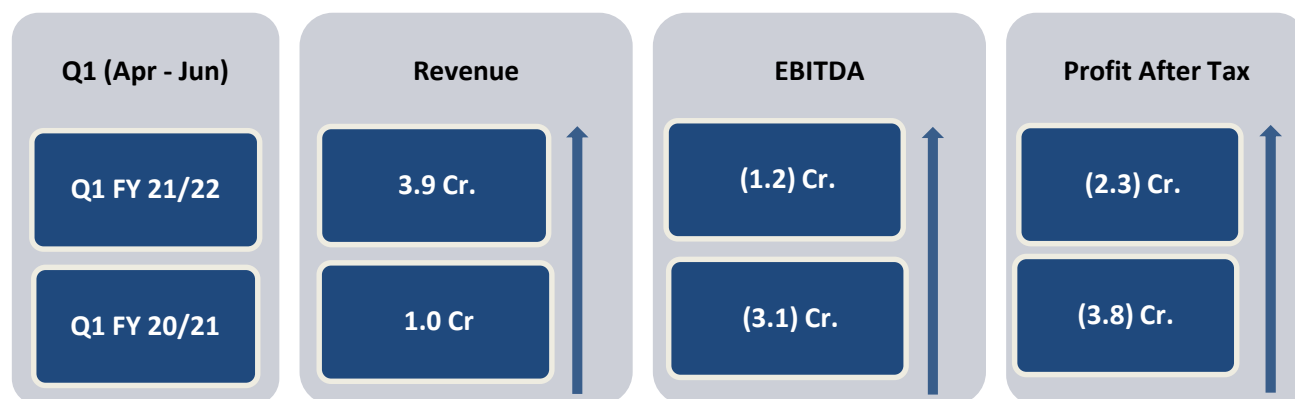

You are requested to kindly take the same on record.

Thanking you,

Yours faithfully,  
for **Benares Hotels Ltd.**

**Vanika Mahajan**  
**Company Secretary**

**BENARES HOTELS LIMITED ANNOUNCES FIRST QUARTER 2021-2022 RESULTS**  
**POSTS 270% INCREASE IN REVENUE OVER Q1 LAST YEAR**  
**62% INCREASE IN EBITDA OVER Q1 LAST YEAR**

**Mumbai, July 30, 2021:** Benares Hotels Limited (BHL), a subsidiary of The Indian Hotels Company Limited (IHCL), reported its results for the first quarter ending June 30, 2021.

**FINANCIAL RESULTS FOR THE 1<sup>st</sup> QUARTER ENDING JUNE 30, 2021**